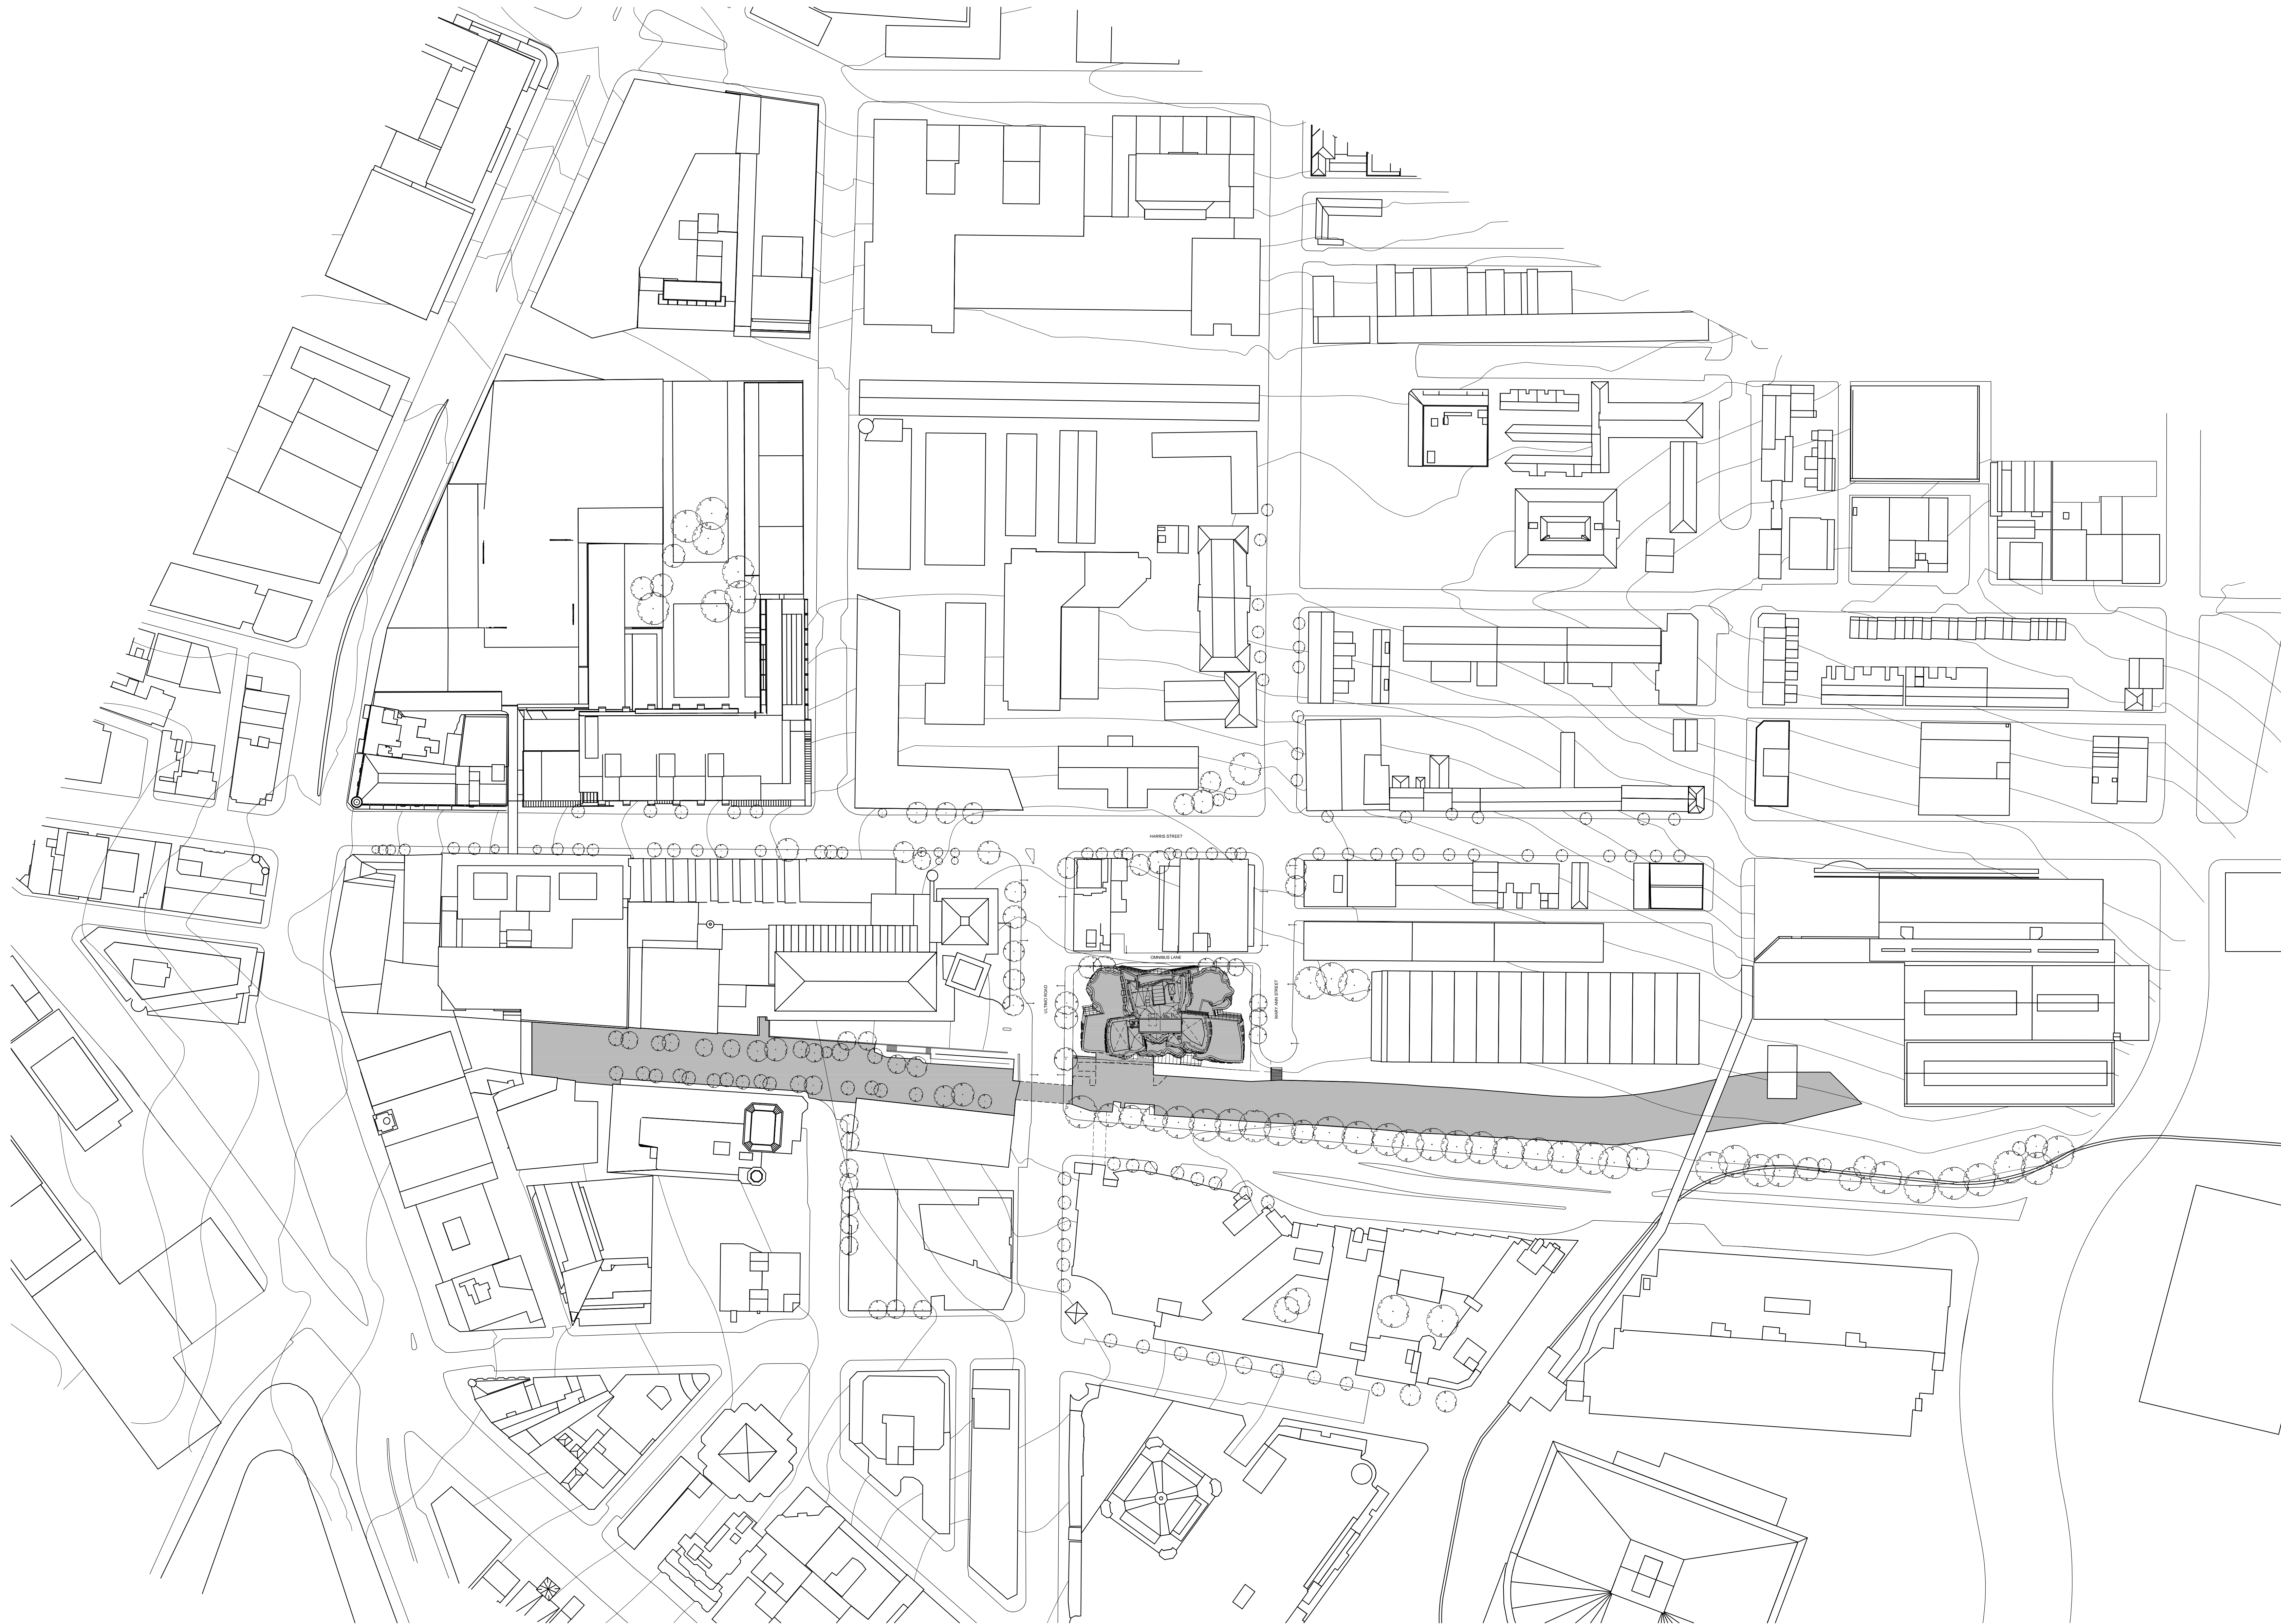

HARRIS ST.

OMNIBUS LANE

ULTIMO RD

UTS FACULTY OF BUSINESS

MARY ANN STREET

UPN

DARLING DR.

SITE PLAN

0 2 4 10 20M

VICINITY PLAN