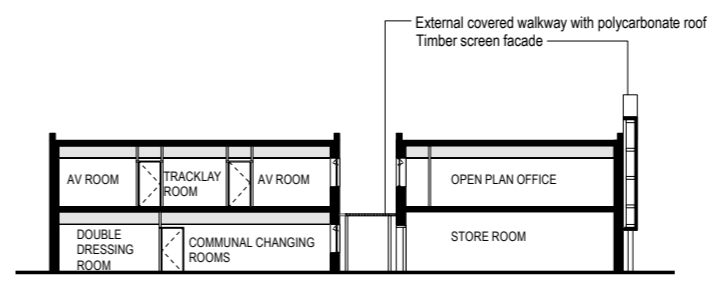

**ELEVATION 1
(Dr Who Studios)**

SECTION 1

SECTION 2

KEY PLAN 1:2000

FAT
FASHION
ARCHITECTURE
TASTE

Fashion Architecture Taste (FAT) Ltd
 Unit 2 49-59 Old Street
 London EC1V 9HX
 Tel 020 7251 6735
 Fax 020 7251 6738
 Email fat@fat.co.uk
 www.fat.co.uk

Notes:
 Drawings are for information only - not for construction.
 Use figured dimensions only - do not scale from drawing.

Revisions:

--	--

Project	BBC STUDIOS CARDIFF	
Drawing title	SIDE ELEVATIONS AND SECTIONS 2/2	
Scale at A1	Issued	Status:
1:200	21/10/09	PLANNING
Drawing No.	Revision	
BBC-256	-	