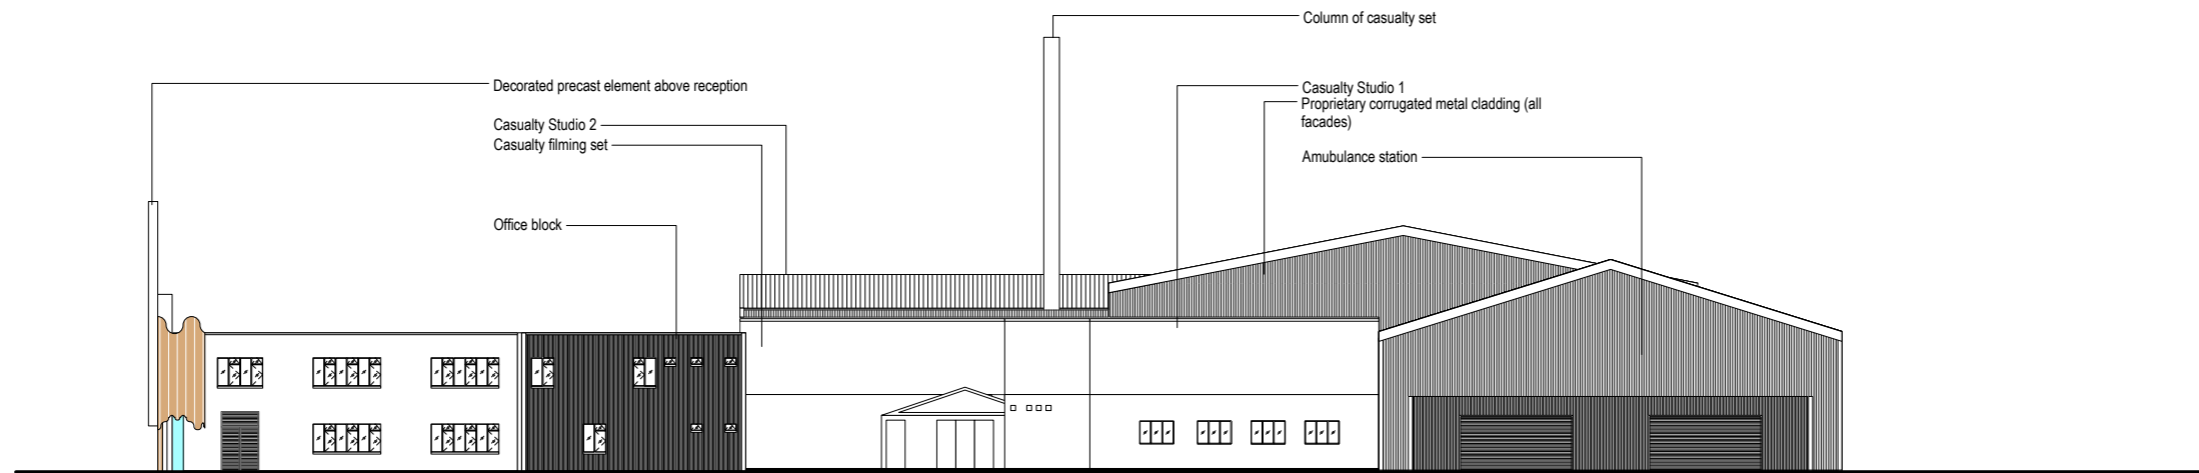

ELEVATION 1

**ELEVATION 1a
(without acoustic wall)**

FAT
FASHION
ARCHITECTURE
TASTE

Fashion Architecture Taste (FAT) Ltd
 Unit 2 49-59 Old Street
 London EC1V 9HX
 Tel 020 7251 6735
 Fax 020 7251 6738
 Email fat@fat.co.uk
 www.fat.co.uk

Notes:
 Drawings are for information only - not for construction.
 Use figured dimensions only - do not scale from drawing.

Revisions:

Project **BBC STUDIOS
 CARDIFF**

Drawing title
**SIDE ELEVATIONS AND
 SECTIONS 1/2**

Scale at A1 1:200 Issued 21/10/09 Status: **PLANNING**

Drawing No. **BBC-255** Revision -